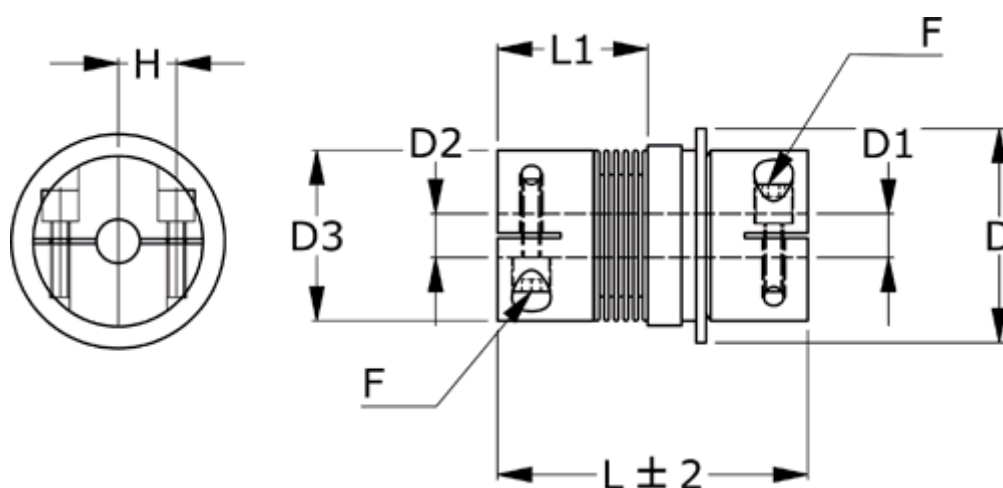

Article number: 335015001584248C1

Description: Safety coupling BKK 500 synchronous
Length 158 mm, bore 42/48 mm, TKn max 250 NM

Measures

D = 129
D1 = 48
D2 = 42
D3 = 122.0
F = M12
H = 42.0
L = 158
L1 = 70.0

Nom. torque NM (TKn) = 250NM overload torque range 1
Position engagement = C = Synchronous
s = 2.0